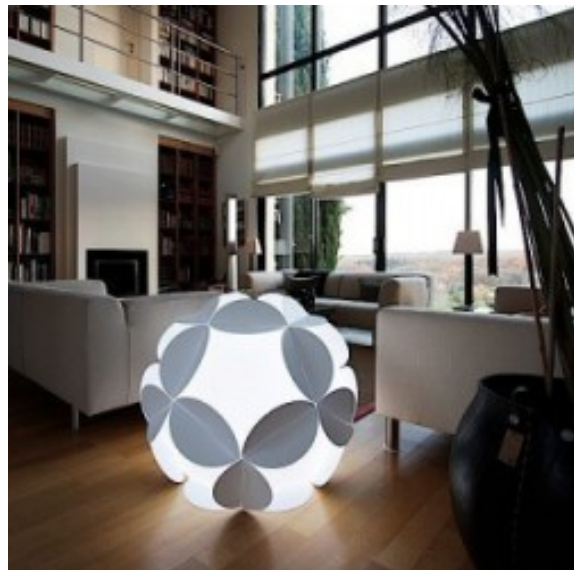

Lights : YUMELIGHT 90 cm

YUMELIGHT 90 cm

A step of sustainable development? its manufacturing process without water and its nonpolluting material, but also very economic use in electricity, until its end-of-life because 100%recyclable, YUMELIGHT® is unique?

Contemporary lighting, YUMELIGHT® can be used indoor or outdoor (by complying with the safety regulations related to electricity using), desk lamp, floor lamp, in a room, in a kitchen, a child or teenager's room? it's up to you! YUMELIGHT® lights have only your imagination like limit!

Source of light, not provided: bulb fluocompacte with energy saving. (7W, 9W and 11W)

Name	Reference	Price Exc. Tax	Price Inc. Tax
YUMELIGHT 90 cm	LU-0029	283,44	340,13