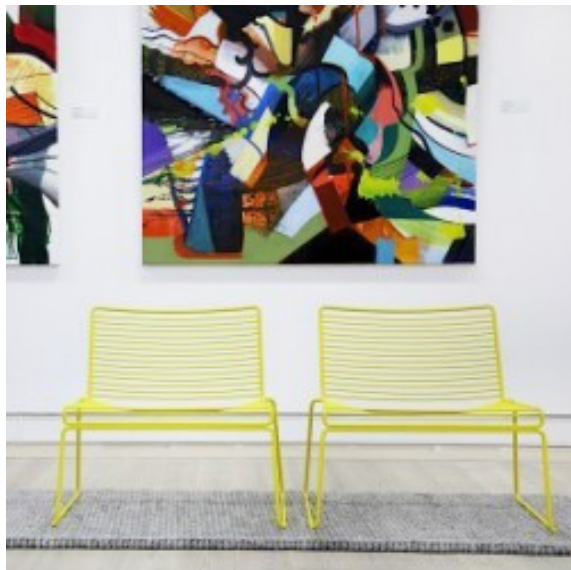

Chairs & Armchairs : HEE Lounge Chair by HAY, comfort at its best

HEE Lounge Chair by HAY, comfort at its best

HEE Lounge was born from the ambition to create a chair favorable to the environment, where the materials are easily recyclable. Creating a chair for one single material, we avoid transport polluting between different production sites, and at the same time that facilitates the recycling of material.

The philosophy asserted during the creation of **HEE Chairs range**, was to choose an existing concept - here, the chair -, and perfecting it in every single detail by lifting the design up a level, simplifying it, and improving the usability.

The proof: **its low and broad base is ultra-comfortable, for a maximum relaxation!**

The production was optimized in order to harmonize design and production, and to find exactly the right thickness of the metal wire. The chair is made from 11 mm metal wire, and the form refers to a sketch - a pencil drawing in three dimensions.

- Design Hee Welling

Name	Reference	Price Exc. Tax	Price Inc. Tax
HEE Lounge Chair by HAY, comfort at its best	ME-0024-EX	188,13	225,75